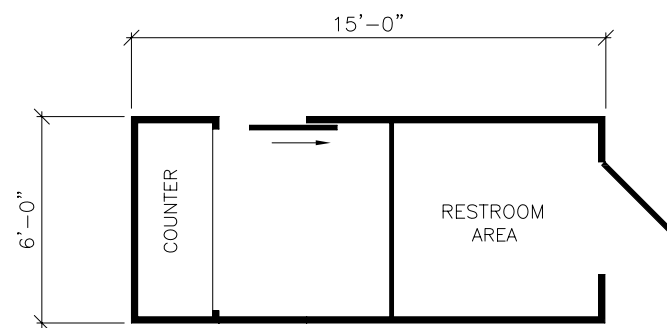

VISTA SERIES HANDICAP ACCESSIBLE BOOTHS

Standard Handicap Accessible Configurations

Sliding Door Left

Sliding Door Right

Two Sliding Doors

Rear Left Swing Door

Standard Handicap Accessible Configurations - with restroom

Guard Booth w/Restroom
Interior Restroom Entry Door

Guard Booth w/Restroom
Exterior Restroom Entry Door