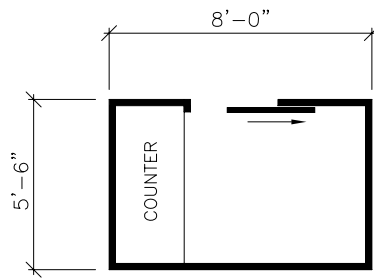

VISTA SERIES HANDICAP ACCESSIBLE BOOTHS

Standard Handicap Accessible Configurations

Sliding Door Left

Sliding Door Right

Two Sliding Doors

Rear Left Swing Door

Standard Handicap Accessible Configurations - with restroom

Guard Booth w/Restroom
Interior Restroom Entry Door

Guard Booth w/Restroom
Exterior Restroom Entry Door