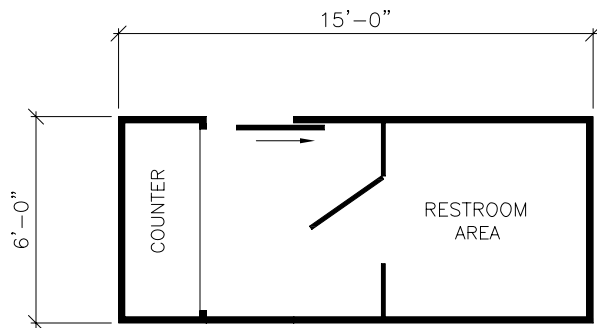

VISTA SERIES HANDICAP ACCESSIBLE BOOTHS

Standard Handicap Accessible Configurations

Sliding Door Left

Sliding Door Right

Two Sliding Doors

Rear Left Swing Door

Standard Handicap Accessible Configurations - with restroom

Guard Booth w/Restroom
Interior Restroom Entry Door

Guard Booth w/Restroom
Exterior Restroom Entry Door