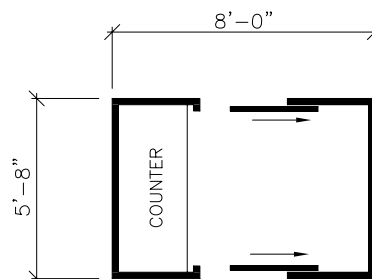

VISTA SERIES HANDICAP ACCESSIBLE BOOTHS

Standard Handicap Accessible Configurations

Sliding Door Left

Sliding Door Right

Two Sliding Doors

Rear Left Swing Door

Standard Handicap Accessible Configurations - with restroom

Guard Booth w/Restroom
Interior Restroom Entry Door

Guard Booth w/Restroom
Exterior Restroom Entry Door