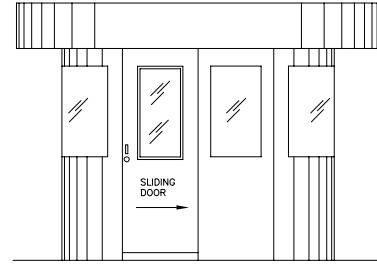

Mardan Fabricators

Coral Springs, FL
800-882-5820 954-345-0111
FAX: 954-345-8199
www.mardanfab.com

OMNI SERIES

DOUBLE ROUND STYLE

Typical Elevations

Overhang

Standard Plans

Optional Plans

General Information

- ☒ Standard widths 3', 4', 5', 6'
- ☒ Sizes range from 3' x 7' up to 6' x 18'
- ☒ Offered in steel or aluminum construction
- ☒ Pre-assembled and pre-wired, ready for use
- ☒ Insulated walls and roof
- ☒ ADA compliant designs available
- ☒ Engineered Design
- ☒ See option list for additional features

Call our sales department for more information (800) 882-5820