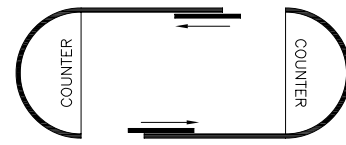

Standard Plans

Door Left

Door Right

2 Doors

Swing Door

Optional Plans

Custom Length

Guard Booth w/ Restroom

Two Directional

General Information

- Standard widths 3', 4', 5', 6'
- Sizes range from 3' x 7' up to 6' x 18'
- Offered in steel or aluminum construction
- Pre-assembled and pre-wired, ready for use
- Insulated walls and roof
- ADA compliant designs available
- Engineered Design
- See option list for additional features