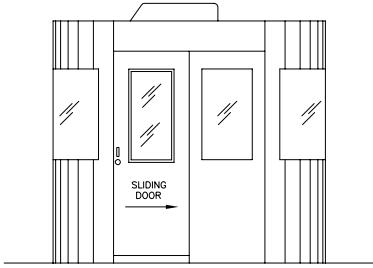

OMNI SERIES

DOUBLE ROUND STYLE

Typical Elevations

Standard Elevation