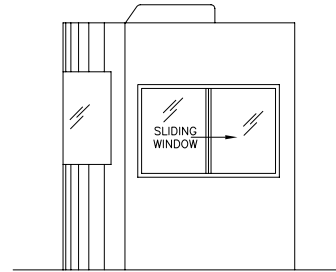

Cashier Window