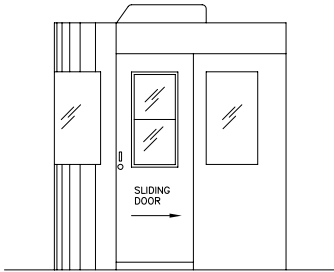

OMNI SERIES

SINGLE ROUND STYLE

Typical Elevations

Standard Elevation