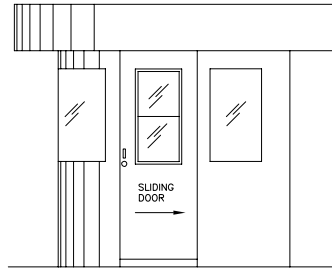

Mardan Fabricators

Coral Springs, FL
800-882-5820 954-345-0111
FAX: 954-345-8199
www.mardanfab.com

OMNI SERIES

SINGLE ROUND STYLE

Typical Elevations

Overhang

Standard Plans

Optional Plans

General Information

- ☒ Standard widths 3', 4', 5', 6'
- ☒ Sizes range from 3' x 6' up to 6' x 18'
- ☒ Offered in steel or aluminum construction
- ☒ Pre-assembled and pre-wired, ready for use
- ☒ Insulated walls and roof
- ☒ ADA compliant designs available
- ☒ Engineered Design
- ☒ See option list for additional features

Call our sales department for more information (800) 882-5820