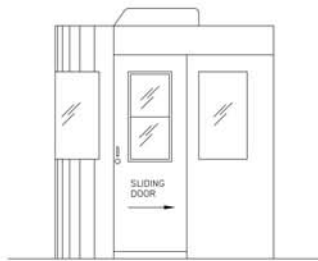

OMNI SERIES

SINGLE ROUND STYLE

Typical Elevations

Standard Elevation

Overhang

Cashier Window

Standard Plans

Door Left

Door Right

2 Doors

Rear Swing Door

Optional Plans

Custom Length

Guard Booth w/ Restroom

Two Attendant

General Information

- Standard widths 3', 4', 5', 6'
- Sizes range from 3' x 6' up to 6' x 18'
- Offered in steel or aluminum construction
- Pre-assembled and pre-wired, ready for use
- Insulated walls and roof
- ADA compliant designs available
- Engineered Design
- See option list for additional features