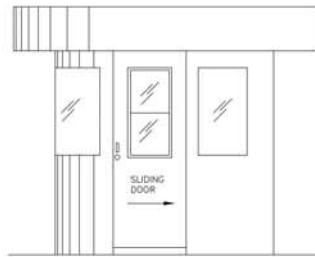

OMNI SERIES

SINGLE ROUND STYLE

Typical Elevations

Standard Elevation

Overhang

Cashier Window

Standard Plans

Door Left

Door Right

2 Doors

Rear Swing Door

Optional Plans

Custom Length

Guard Booth w/ Restroom

Two Attendant

General Information

- Standard widths 3', 4', 5', 6'
- Sizes range from 3' x 6' up to 6' x 18'
- Offered in steel or aluminum construction
- Pre-assembled and pre-wired, ready for use
- Insulated walls and roof
- ADA compliant designs available
- Engineered Design
- See option list for additional features