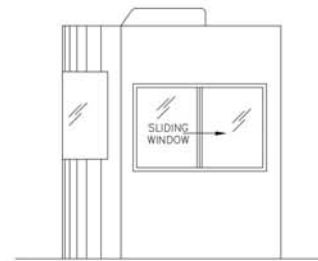

OMNI SERIES

SINGLE ROUND STYLE

Typical Elevations

Standard Elevation

Overhang

Cashier Window

Standard Plans

Door Left

Door Right

2 Doors

Rear Swing Door

Optional Plans

Custom Length

Guard Booth w/ Restroom

Two Attendant

General Information

- Standard widths 3', 4', 5', 6'
- Sizes range from 3' x 6' up to 6' x 18'
- Offered in steel or aluminum construction
- Pre-assembled and pre-wired, ready for use
- Insulated walls and roof
- ADA compliant designs available
- Engineered Design
- See option list for additional features